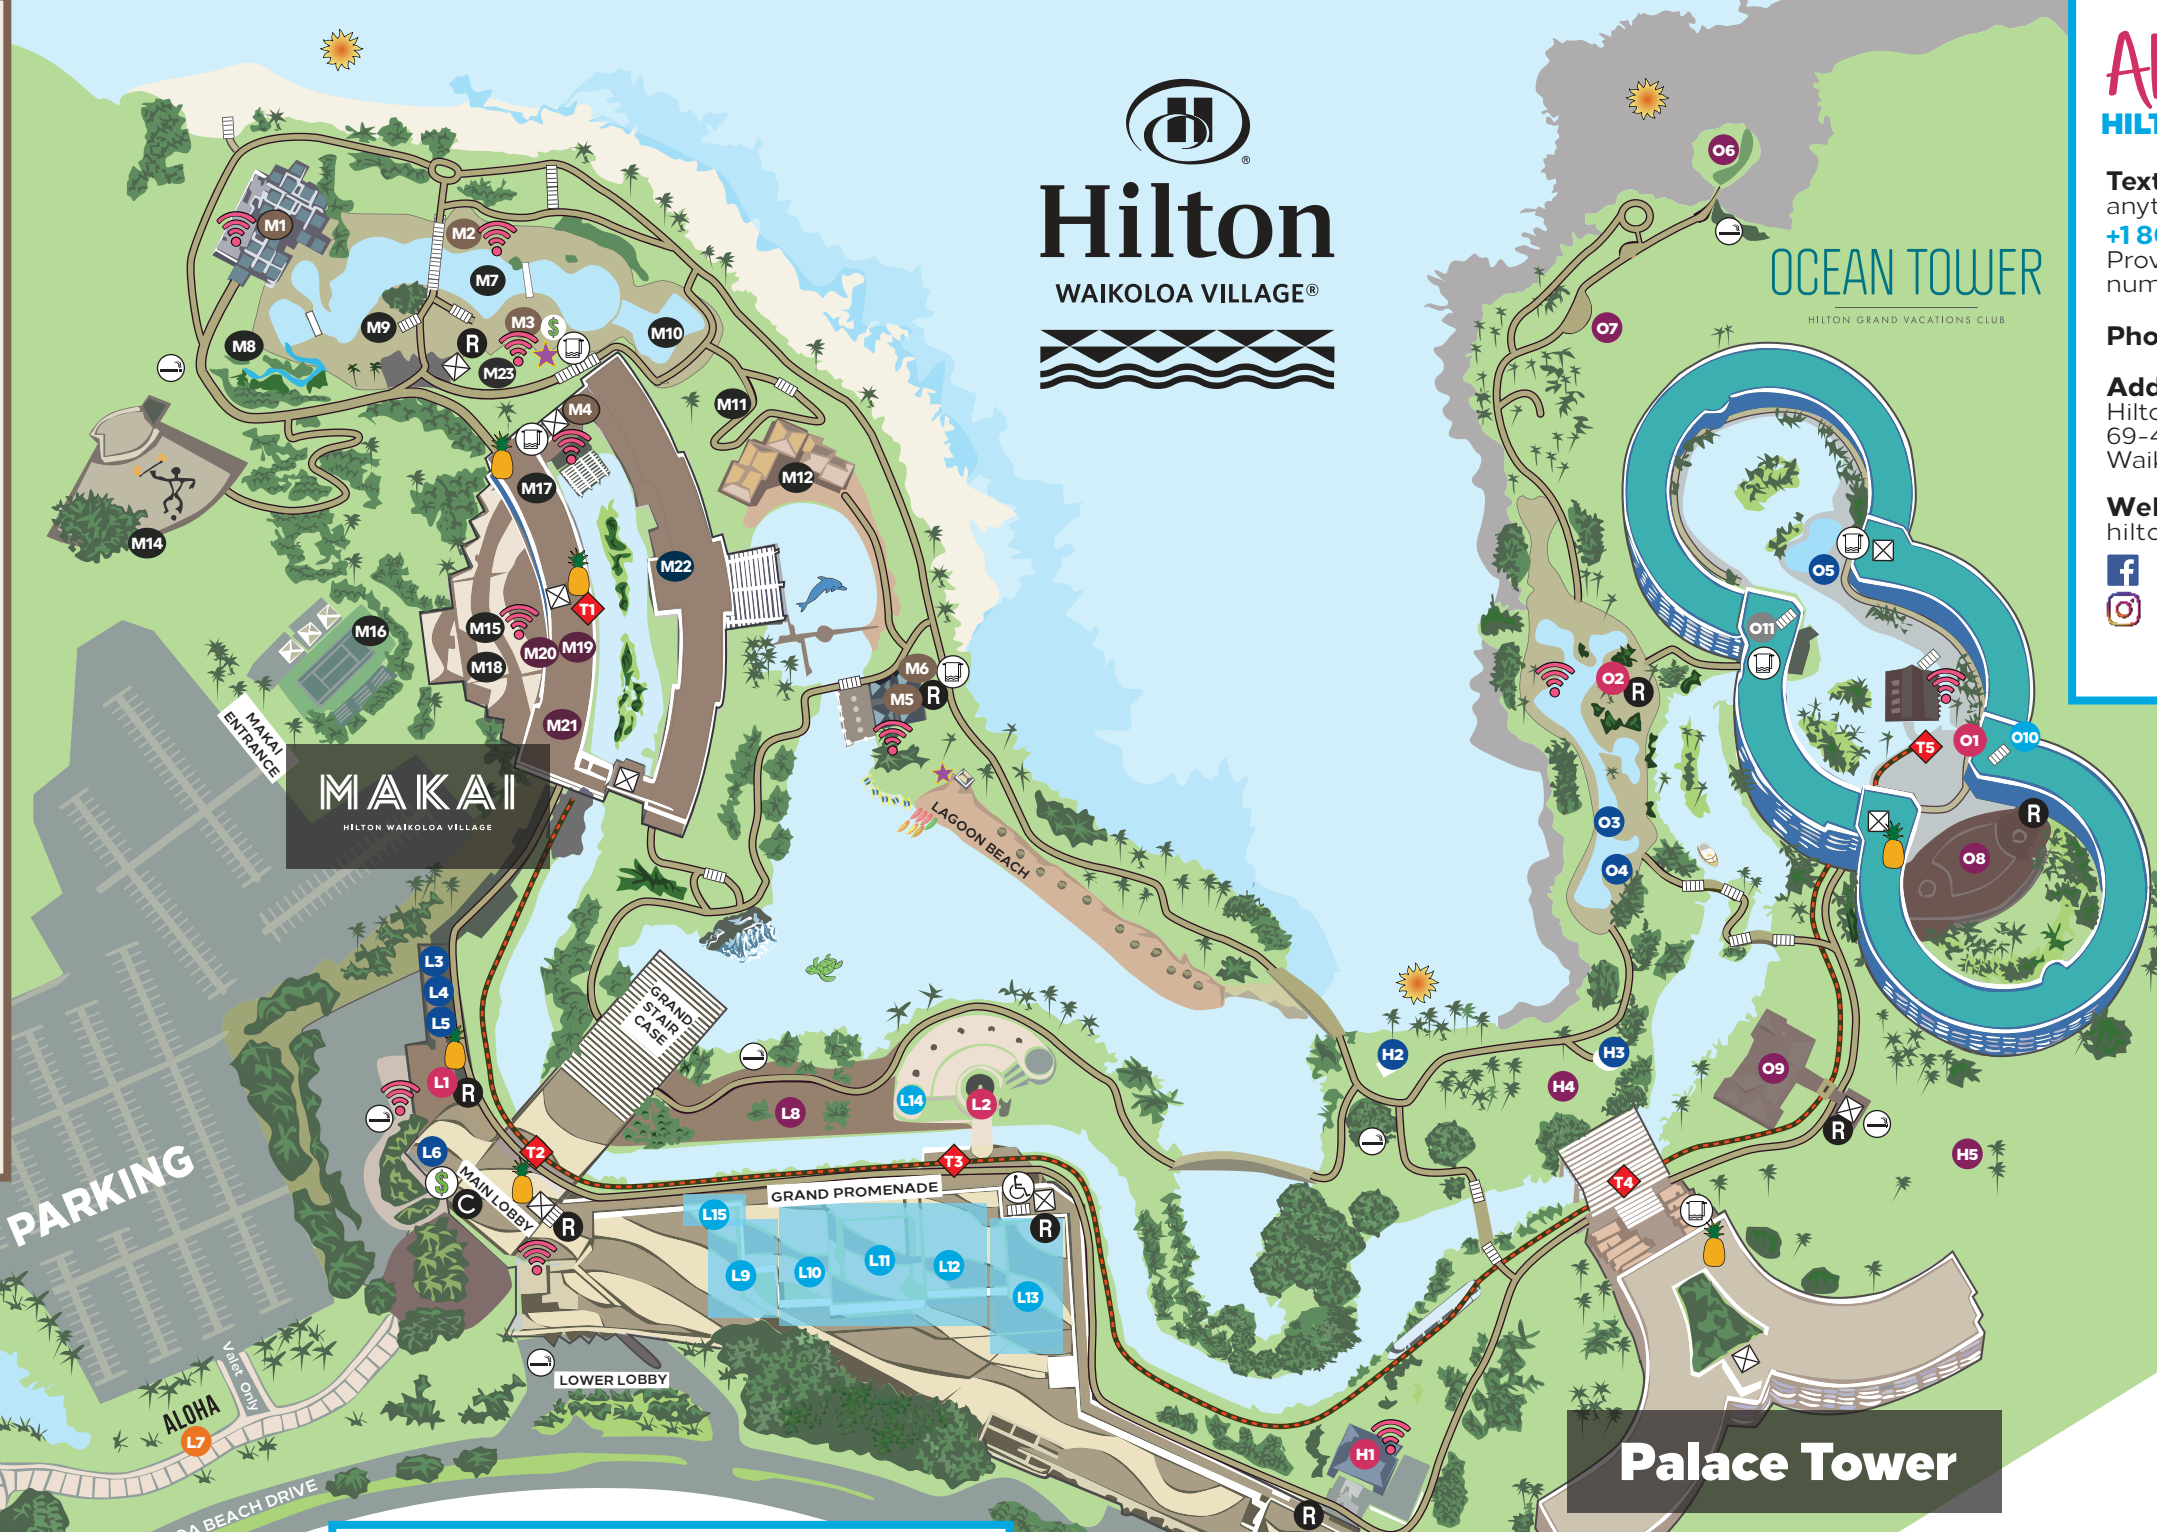

Aloha & Welcome
HILTON WAIKOLOA VILLAGE

Text Us If we can assist with anything, anytime
+1 808 369 9870
Provide your name and room number. Message fees may apply.

Phone +1 808 886 1234

Address
Hilton Waikoloa Village
69-425 Waikoloa Beach Drive
Waikoloa, Hawaii 96738-5710

Website
hiltonwaikoloavillage.com
@hiltonwaikoloavillage

2024-07-01