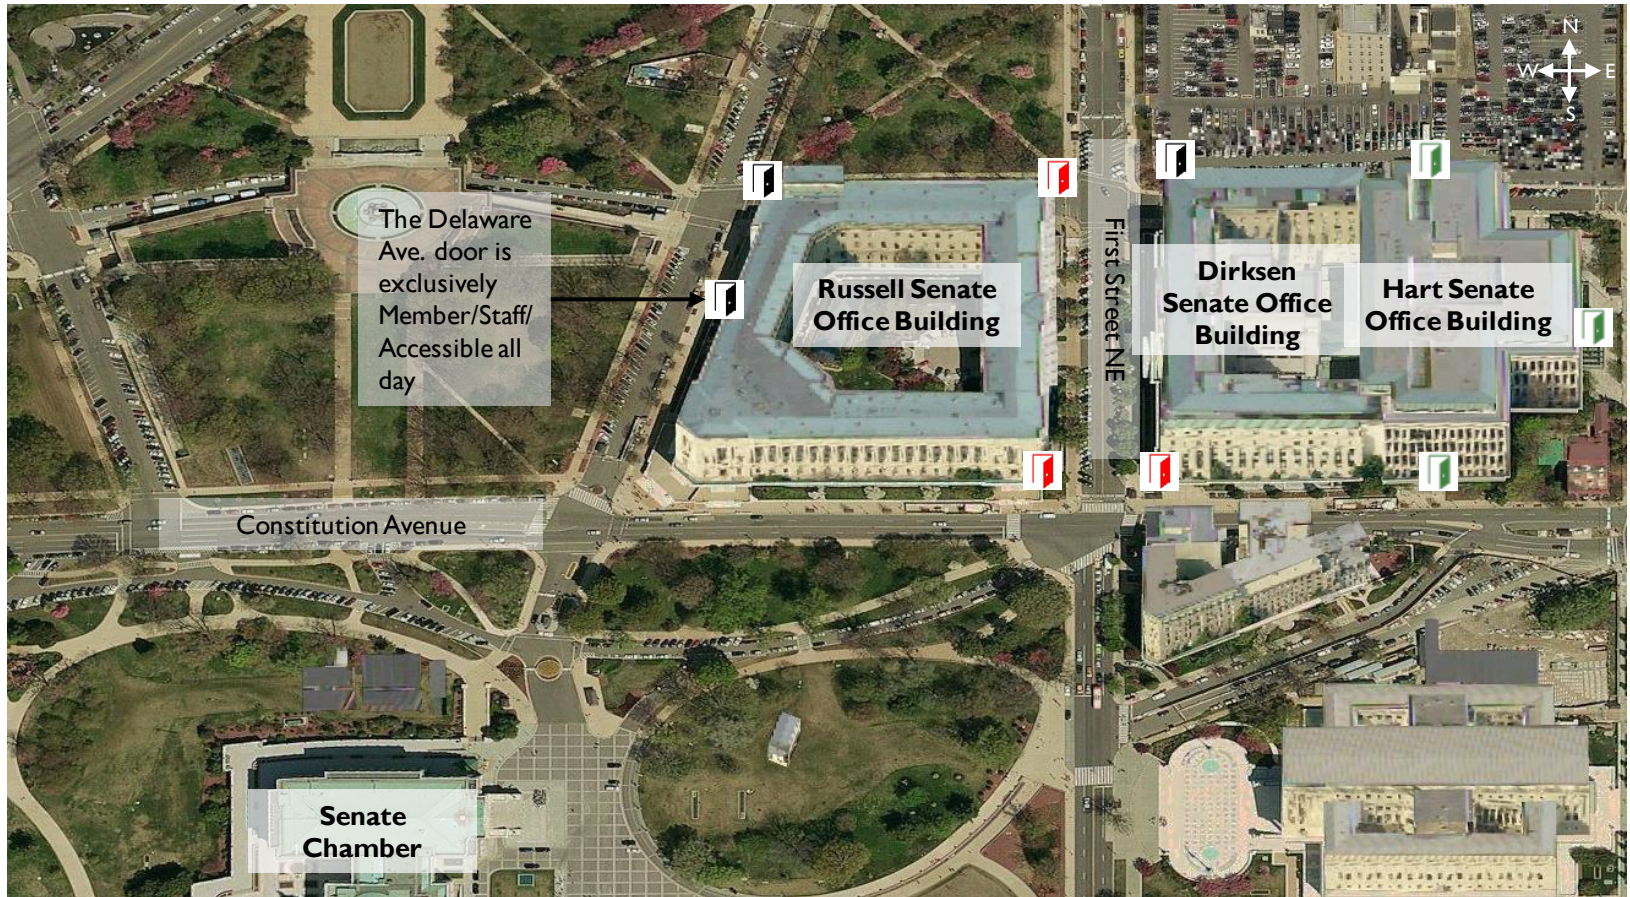

# The Geography of The Senate Side

| Public, Handicapped Accessible Entrance    
 | Public Non-Handicapped Accessible Entrance    
 | Entrance Member/Staff-Only Until 10 AM

## Understanding Office Numbers

Building	Russell (SR)	Dirksen (SD)	Hart (SH)
<b>Numbering System</b>	All rooms are three digits, the first digit indicating floor number and a prefix indicating office building		
<b>Example</b>	Sen. Harry Reid's office, SH 522, is located on the fifth floor of the Hart building		