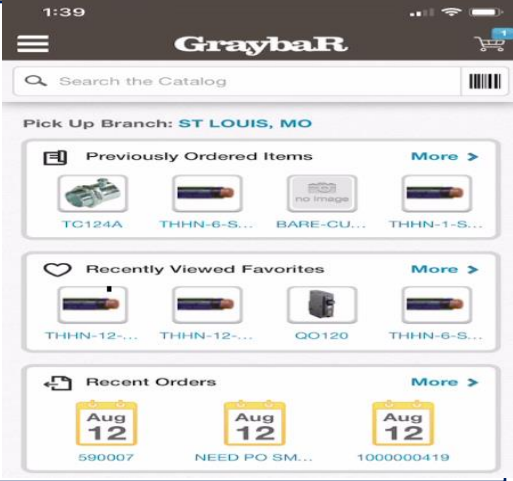

On-site Services

Special Delivery

Warehouse Services

**The Vital Link in the Supply Chain**  
*Graybar is a leading distributor of electrical, communications, data networking and security products. We help customers power, network and secure facilities with speed, intelligence and efficiency.*