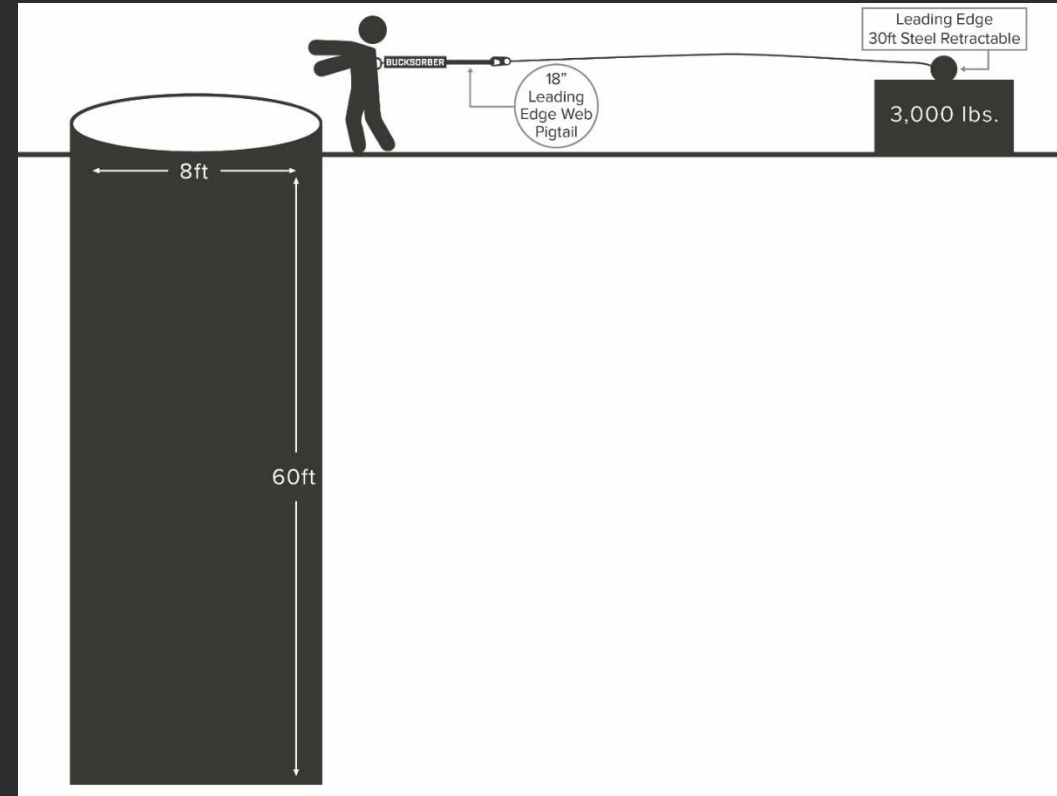

181

New Products
Released in
2021 & 2022

150

New Product
Projects in
Pipeline

90%

More Than 90%
are Customer
Driven

Made in the USA

6-D™ ADJUSTABLE BODY BELT

- Profile of a 2-d belt with all the benefits of a 4-d belt
- Fully adjustable dee and belts straps allows user to customize fit and function

TRIFIT™ ADJUSTABLE BODY BELT

- First belt to incorporate a three-way adjustment, both dee straps and belt strap
- Secondary dees are larger to make connecting and disconnecting the secondary lanyard easier